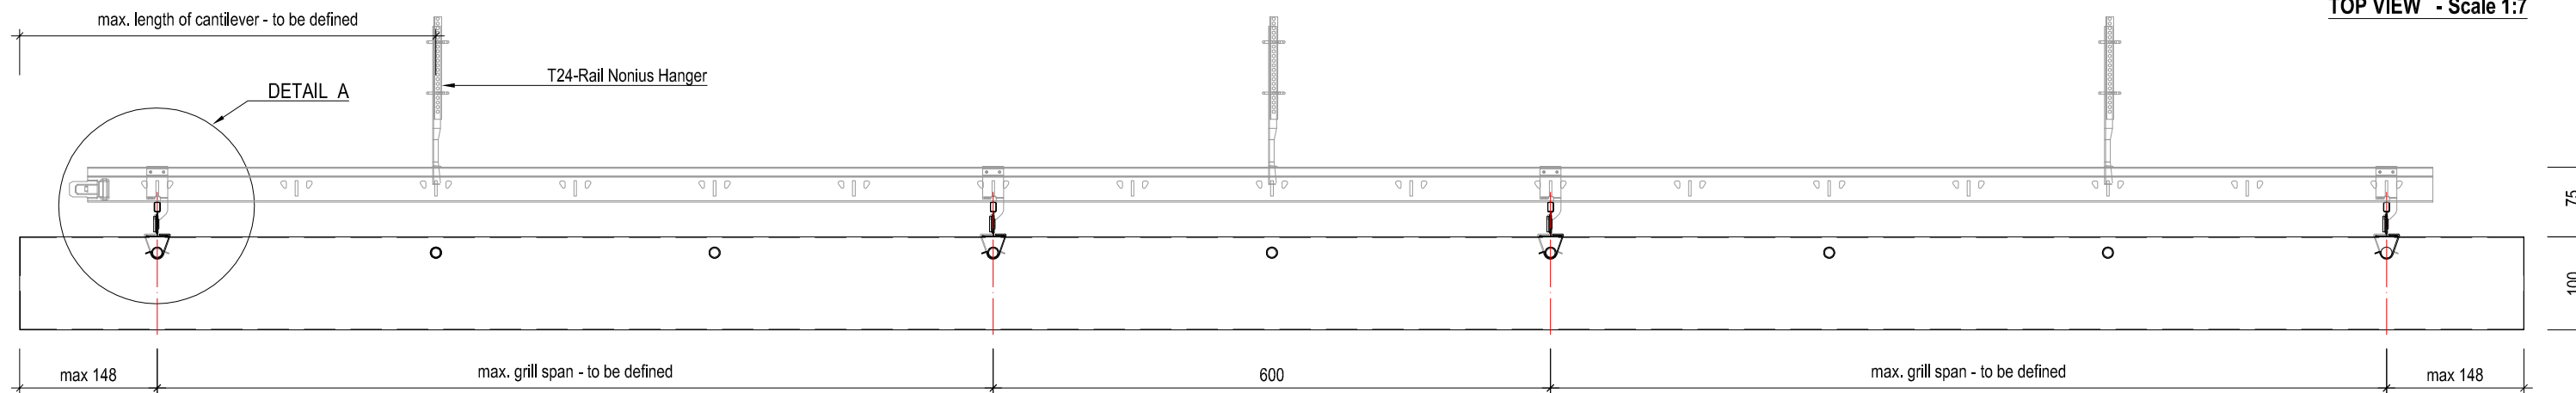

TOP VIEW - Scale 1:7

CROSS-SECTION 1-1' - Scale 1:7

CROSS-SECTION 2-2' - Scale 1:3

DETAIL A - Scale 1:3

Drwg.No. C-i-GR-VW-ST- 3-89-31x100-2D_2017 _Grill	Date: 09-03-2017	Scale: 1:3, 1:7
	Size: A3	Rev:
Subject: Interior Veneered Wood Grill Ceiling		