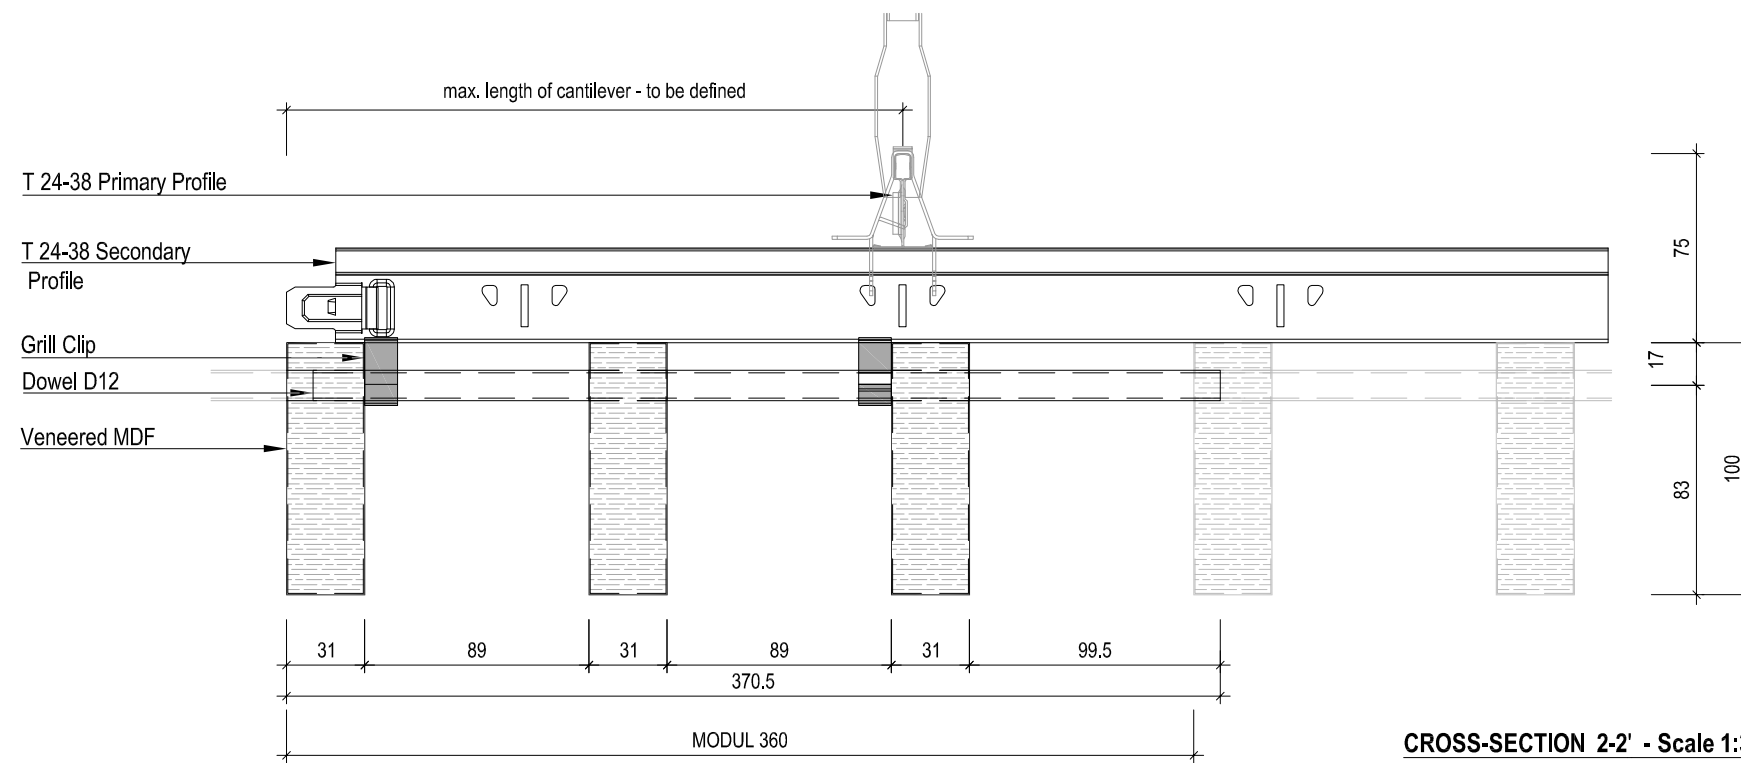

TOP VIEW - Scale 1:7

CROSS-SECTION 1-1' - Scale 1:7

CROSS-SECTION 2-2' - Scale 1:3

DETAIL A - Scale 1:3

Drwg.No. C-i-GR-VW-ST- 3-89-31x100-2D_2017 _Grill	Date: 09-03-2017	Scale: 1:3, 1:7
	Size: A3	Rev:
Subject: Interior Veneered Wood Grill Ceiling		