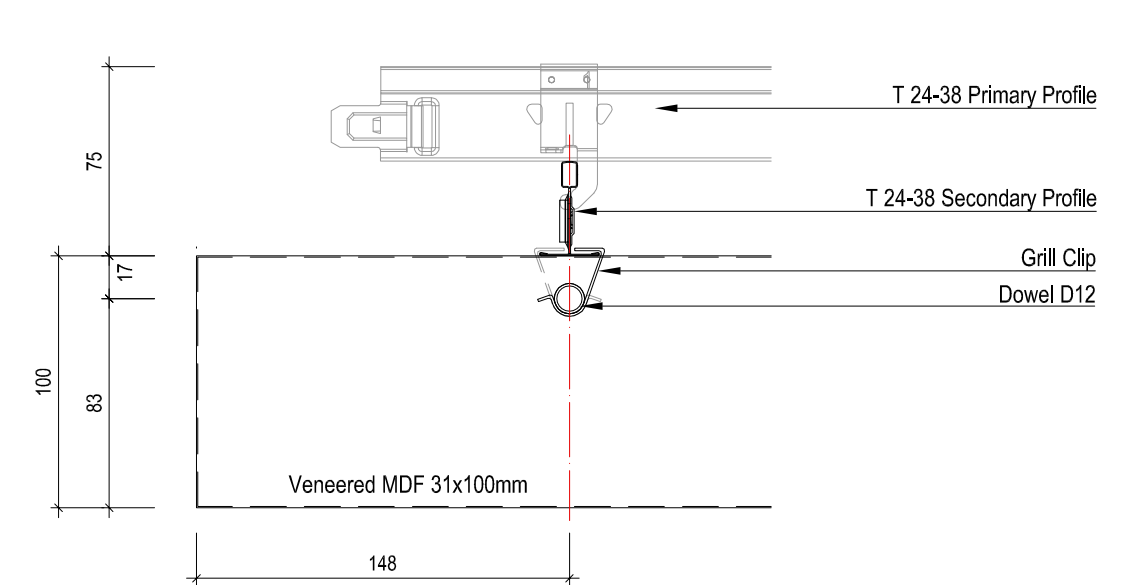

TOP VIEW - Scale 1:7

CROSS-SECTION 1-1' - Scale 1:7

CROSS-SECTION 2-2' - Scale 1:3

DETAIL A - Scale 1:3

Drwg.No. C-i-GR-VW-ST- 3-89-31x100-2D_2017 _Grill	Date: 09-03-2017	Scale: 1:3, 1:7
	Size: A3	Rev:
Subject: Interior Veneered Wood Grill Ceiling		